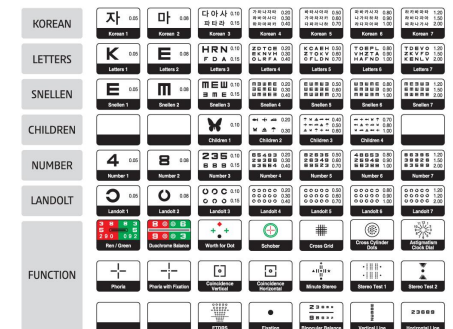

#### General charts (Snellen, Landolt, Numbers, Characters, Children)

Back 0.05 ~ 2.00 charts by test distance up (Children 0.1~1.0)  
Horizontal, Vertical, Single character mask and Center indication  
Red / Green filters / Random charts.

#### Color-blindness test

Preset seven type's charts / Random selection function.

#### Chart type